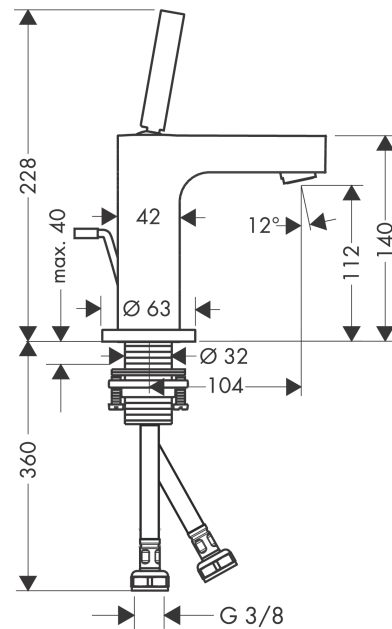

### Single lever basin mixer 110 with pin handle and pop-up waste set

Surfaces: **Chrome** Article Number: **39010000**

##### product features

- consists of: single lever basin mixer, waste set
- ComfortZone 110
- projection 104 mm
- normal spray
- flow rate at 3 bar: 5 l/min
- joystick ceramic cartridge
- suitable for continuous flow water heaters
- pop-up waste set G 1¼
- connection dimension: DN15

#### Scale drawing